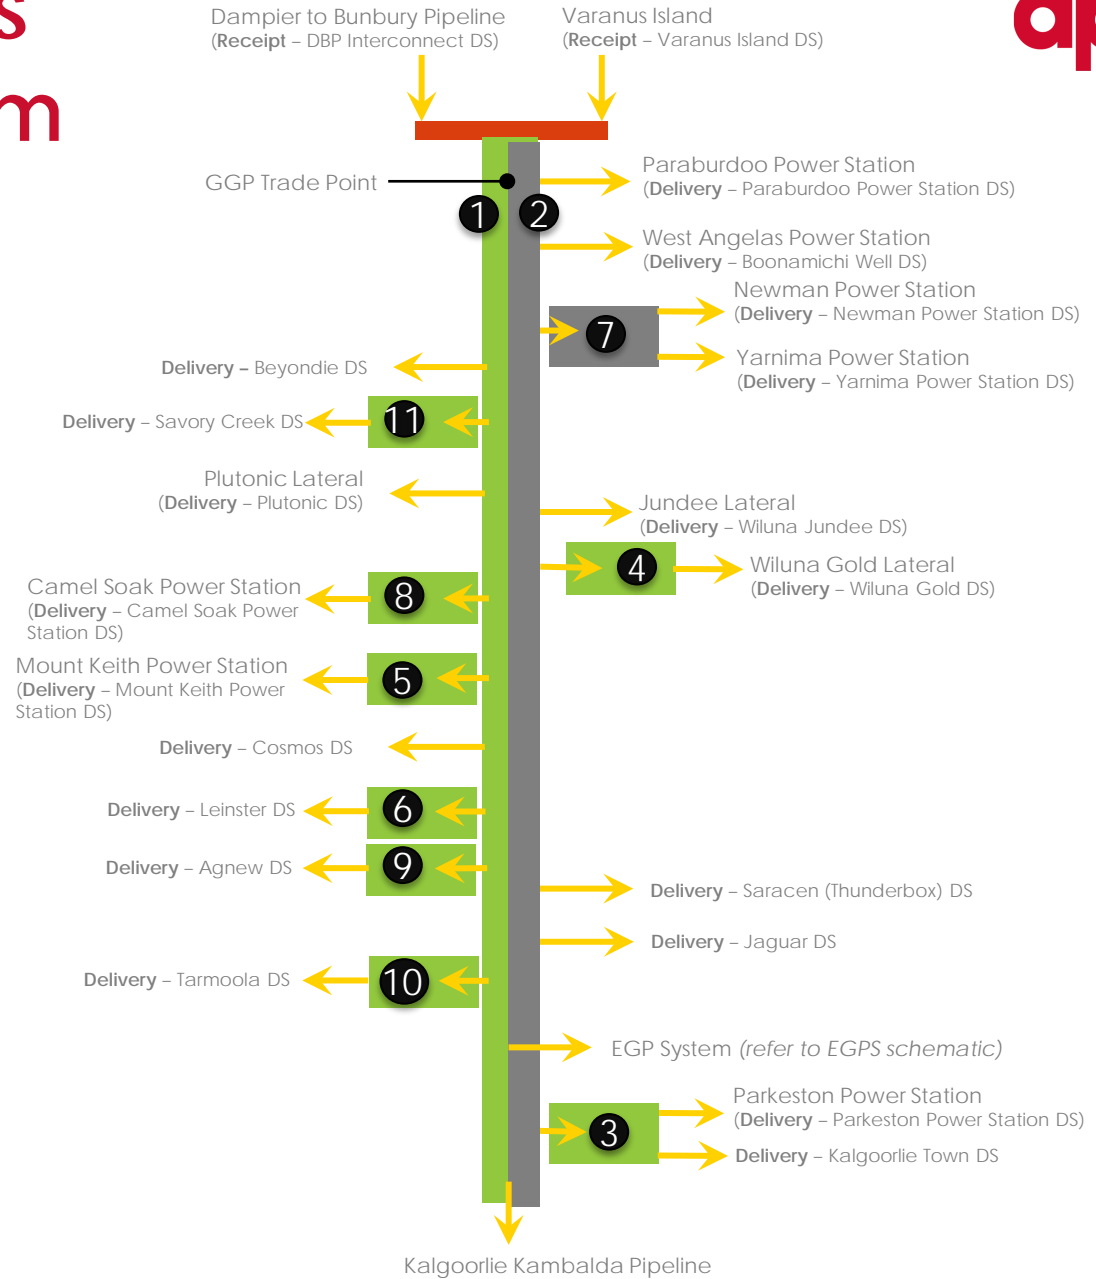

# Goldfields Gas Pipeline System

## Legend

- DS Delivery Stream (APA convention)
- Non-Scheme Pipeline section
- Scheme Pipeline Section
- Single direction flow
- Trade Point
- 4 Wiluna Lateral
- 5 Mount Keith Lateral
- 6 Leinster Lateral
- 7 Newman Lateral (Scheme)
- 8 Lake Way Lateral
- 9 Agnew Lateral
- 10 King of the Hills Lateral
- 11 Karlawinda Lateral

**naming convention:**  
 Connecting Facility  
 (Delivery / Receipt point)

Nameplate Capacities		
1	GGP Mainline (Non-scheme section)	93.5 TJ/d
2	GGP Mainline (Scheme section)	109 TJ/d
3	Parkeston Lateral	57.1 TJ/d

Locational MDQs	Point	Value
<b>Receipt Point MDQs</b>	Varanus Island	50 TJ
	DBP Interconnect	160 TJ
<b>Delivery Point MDQs</b>	Paraburdoo Power Station	10 TJ
	Boonamichi Well	20.3 TJ
	Newman Power Station	40 TJ
	Yarnima Power Station	24 TJ
	Beyondie	3.5 TJ
	Plutonic	10 TJ
	Wiluna Gold	3 TJ
	Wiluna Jundee	3.8 TJ
	Camel Soak Power Station	1.9 TJ
	Mount Keith Power Station	15 TJ
	Cosmos	1.2 TJ
	Savory Creek	3 TJ
	Leinster	15 TJ
	Agnew	3.5 TJ
	Saracen	10 TJ
	Jaguar	2.1 TJ
Tarmoola	6 TJ	
Kalgoorlie Town	5 TJ	
Parkeston Power Station	12 TJ	